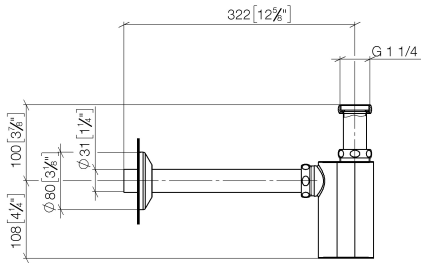

10 040 970

• rosette Ø 80 mm

	Dark Chrome	10 040 970-19
	Chrome	10 040 970-00
	Brushed Platinum	10 040 970-06
	Platinum	10 040 970-08
	Durabress (23kt Gold)	10 040 970-09
	Brushed Durabress (23kt Gold)	10 040 970-28
	Brushed Champagne (22kt Gold)	10 040 970-46
	Champagne (22kt Gold)	10 040 970-47
	Brushed Dark Platinum	10 040 970-99

10 040 970

mm [inches]

10 040 970

Parts for other  
finishes can be found  
here: [Chrome](#)